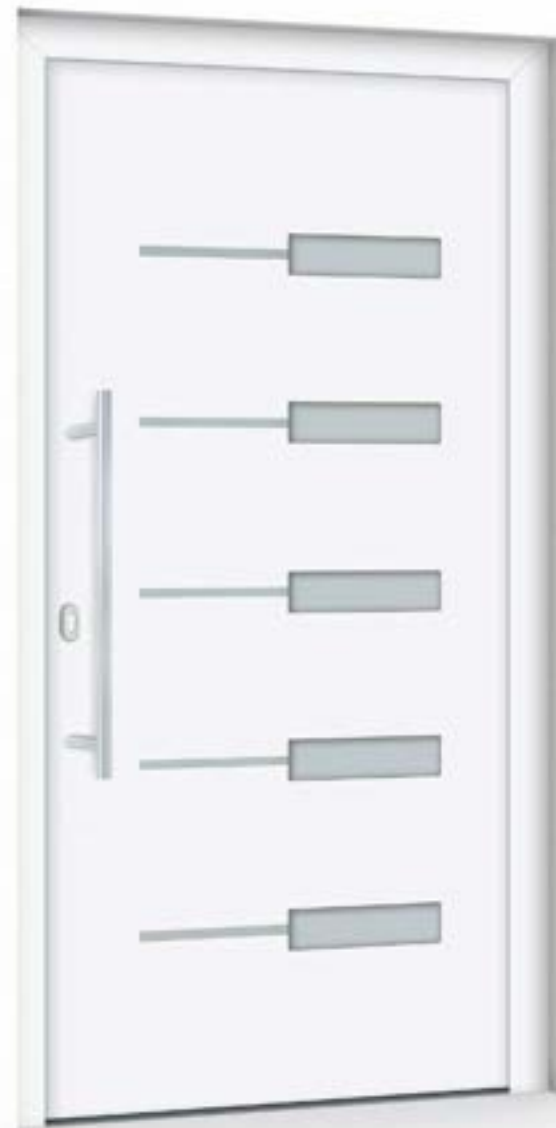

DEKOR FOLIEN

DECORAL SYSTEM

NOFINGER DECORATION

BLACK DECORATION

UNIFIX